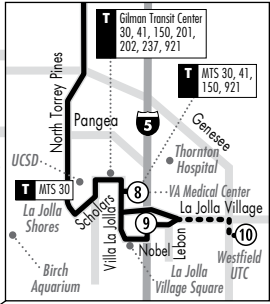

101

Oceanside to V.A./UCSD via Highway 101

M-F • SA • SU • H

Destinations/Destinos

- Coast Hwy. SPRINTER Station
- University of California, San Diego
- V.A. Medical Center
- Scripps Green Hospital

- Carlsbad State Beach
- Del Mar Fairgrounds & Racetrack
- Cedros Design District, Solana Beach
- Birch Aquarium
- Salk Institute

Oceanside Transit Center
302, 303, 313, 318, 392, 395, SPRINTER, COASTER, Amtrak, Metrolink, Greyhound, RTA 202

Oceanside Blvd.

LEGEND/Leyenda

Map not to scale/Mapa no está a escala

- Route/Ruta
- Street/Calle
- Weekday a.m./p.m. Peak Period Only/
Servicio mañanas y tardes durante horas pico solamente
- Time Point/Punto de Tiempo
- Landmark/Serrial
- T Transfer/Transbordo
- COASTER Station/
Estaciones del COASTER
- ◆ SPRINTER Station/
Estaciones del SPRINTER

Coast Hwy. SPRINTER Station
302, 318, SPRINTER (within 2 blocks)

Carlsbad Village Station
325, COASTER

Cannon

Carlsbad Poinsettia Station
444, 445, 446, 373 FLEX, COASTER

Palomar Airport Rd.

(COASTER Station located within 2 blocks of Breakwater Rd.)

Encinitas Station
304, 309, 374 FLEX, COASTER

Encinitas Blvd.

Solana Beach Station
308, 374 FLEX, COASTER, Amtrak

Lomas Santa Fe

DEL MAR

Via De La Valle

Del Mar Fairgrounds

15th