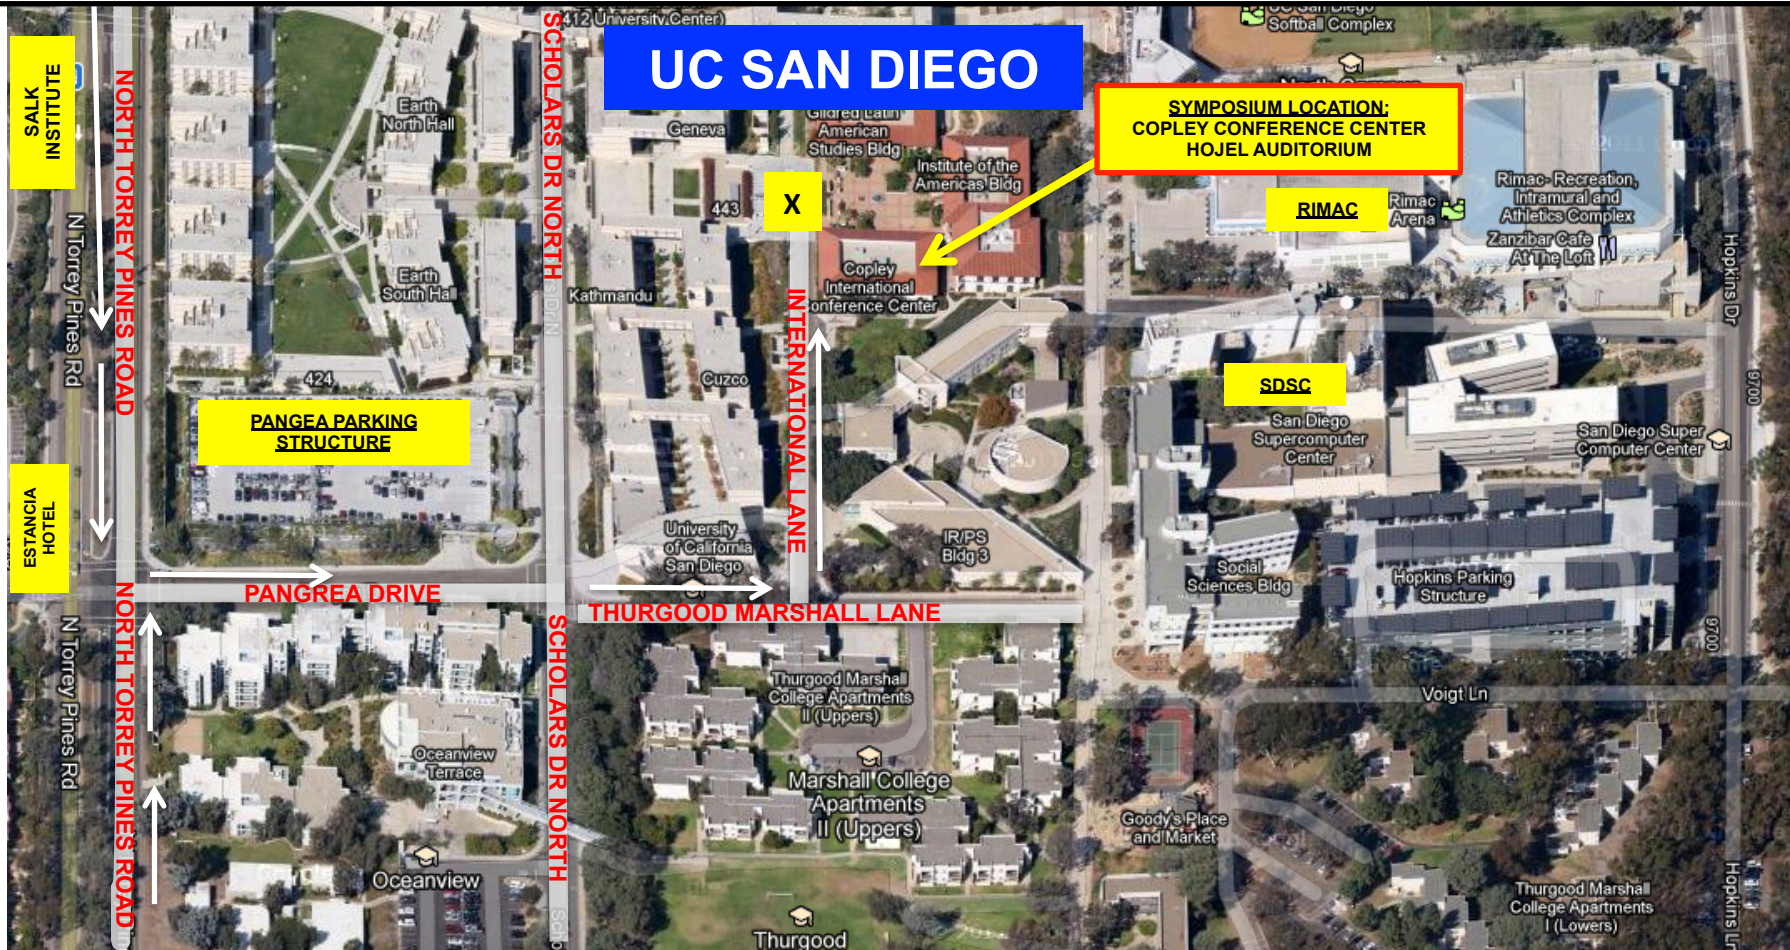

DROP-OFF DIRECTIONS

CARTA SYMPOSIUM: "HOW LANGUAGE EVOLVES" FRIDAY, FEBRUARY 20, 2015; 1:00-5:30 PM UCSD: HOJEL AUDITORIUM/COPLEY INTERNATIONAL CONFERENCE CENTER

Directions (from the north):

- From I-5 south, exit at Genesee Avenue and turn right (west).
- Turn Left at N. Torrey Pines Rd.
- Turn Left at Pangea Drive. Follow directions. →

Directions (from the south):

- From I-5 north, exit at La Jolla Village Drive and go left (west).
- Continue as LJVD becomes N. Torrey Pines Road.
- Turn right at Pangea Drive. Follow directions. →

- Continue east on Pangea Drive as it becomes Thurgood Marshall Lane.
- Turn left at International Lane.
- Copley Conference Center will be on the right at the end of International Lane, to drop off area. X

NOTE: If using GPS, follow directions to Estancia Hotel and Spa, and instead of turning west at light towards hotel, turn east on Pangea Drive.