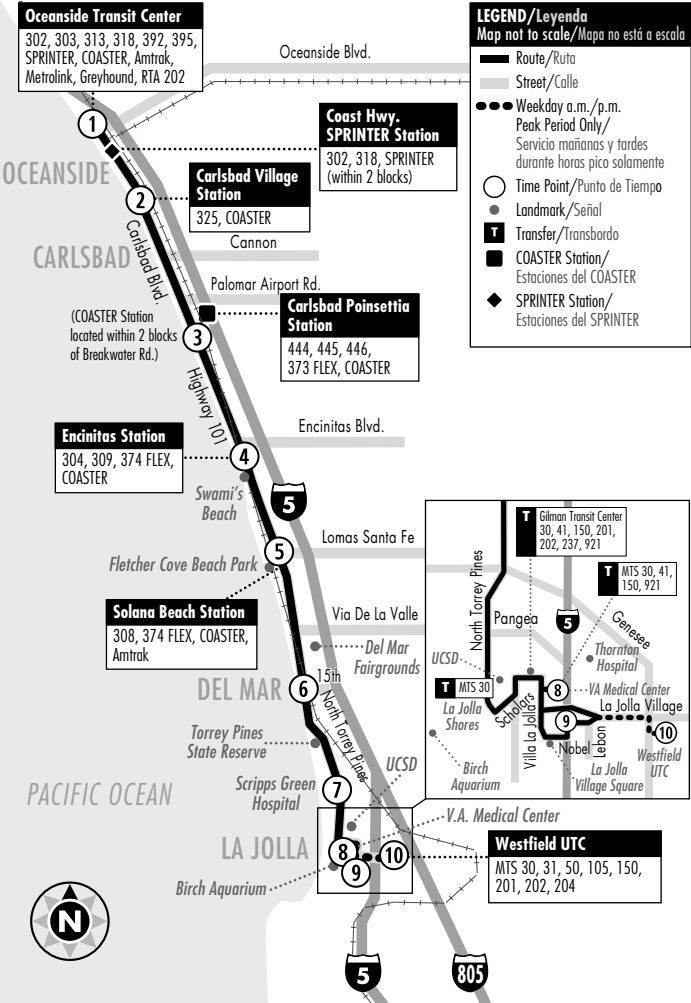

101

Oceanside to V.A./UCSD via Highway 101

M-F • SA • SU • H

Destinations/Destinos

- Coast Hwy. SPRINTER Station
- University of California, San Diego
- V.A. Medical Center
- Scripps Green Hospital

- Carlsbad State Beach
- Del Mar Fairgrounds & Racetrack
- Cedros Design District, Solana Beach
- Birch Aquarium
- Salk Institute

UCSD students, staff and faculty may ride free on NCTD Route 101 by showing a valid UCSD ID with qualifying fare media. This program is sponsored by UCSD's Transportation and Parking Services Department. Contact UCSD for more information.

Transportation & Parking Services
University of California, San Diego
parking.ucsd.edu
Moving in the right direction.

101

Oceanside to V.A./UCSD via Highway 101

Bold denotes P.M. times/Horarios en negritas son en la tarde